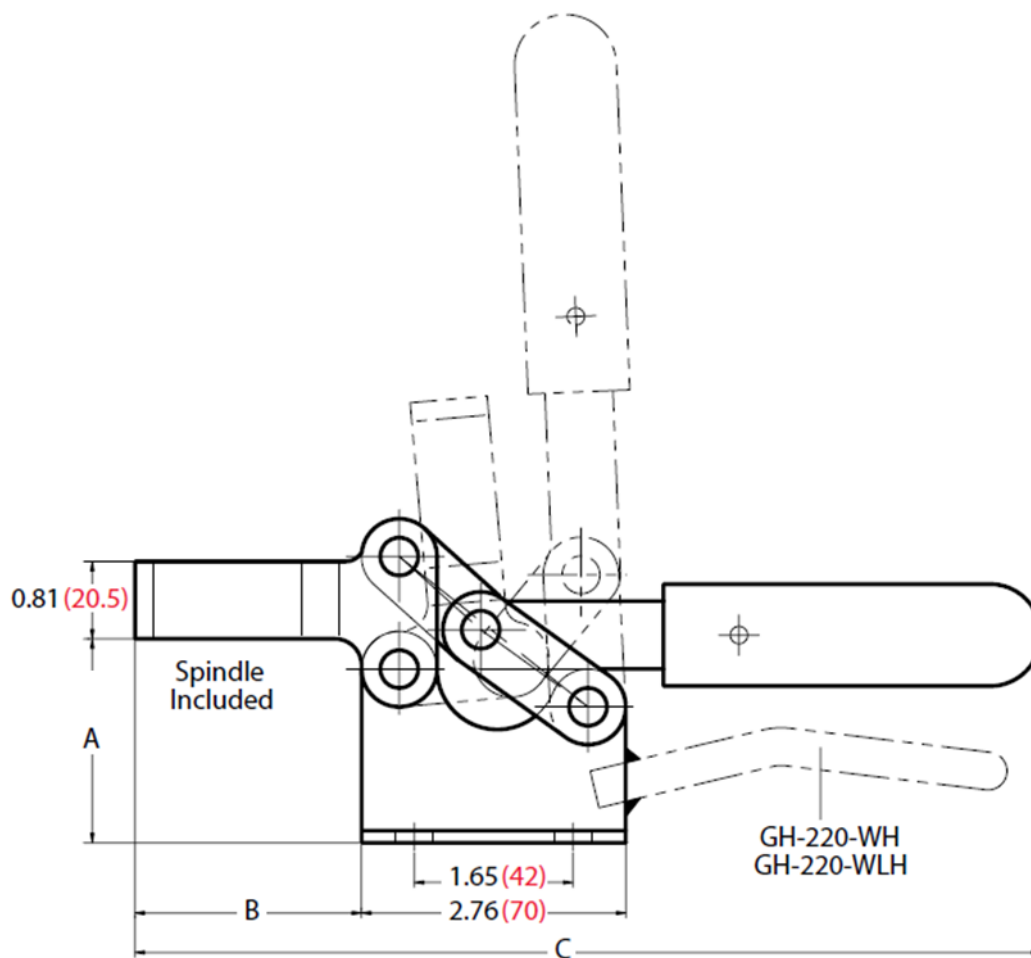

## Horizontal Toggle Clamps

Horizontal toggle clamps also named horizontal hold-down toggle clamps or horizontal handle toggle clamps. Application in welding, woodworking and Industrial field. These clamps have an extra high and long spindle bar.

### **Bried Data:**

- Model No: GH-200-WL.
- Item name: Horizontal Handle Toggle Clamp.
- Holding Capacity: 400kg.
- Bar opens: 84°, Handle 85°.
- Material: Steel/Stainless Steel.
- Finish: Plated Zinc/Polish.
- Weight: ~640g.

**Mechanical Dimension:**

**Unit: Inch(mm)**

Model	Spindle	A	B	C	Weight
GH-200-W	GH-FC-38312	2.13 (54)	2.36 (60)	9.45 (240)	1.32 lbs. (600 g)
GH-200-WL			4.33 (110)	11.42 (290)	1.41 lbs. (640 g)