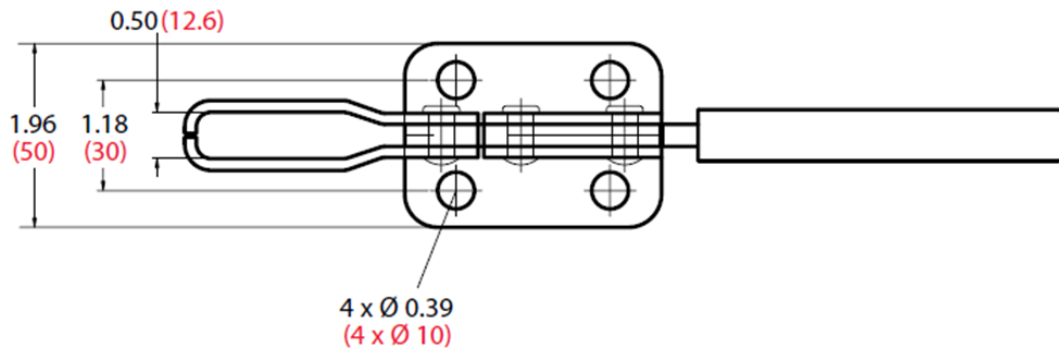

Mechanical Dimension:

Unit: Inch(mm)

Model	Spindle	A	B	C	Weight
GH-200-W	GH-FC-38312	2.13 (54)	2.36 (60)	9.45 (240)	1.32 lbs. (600 g)
GH-200-WL			4.33 (110)	11.42 (290)	1.41 lbs. (640 g)