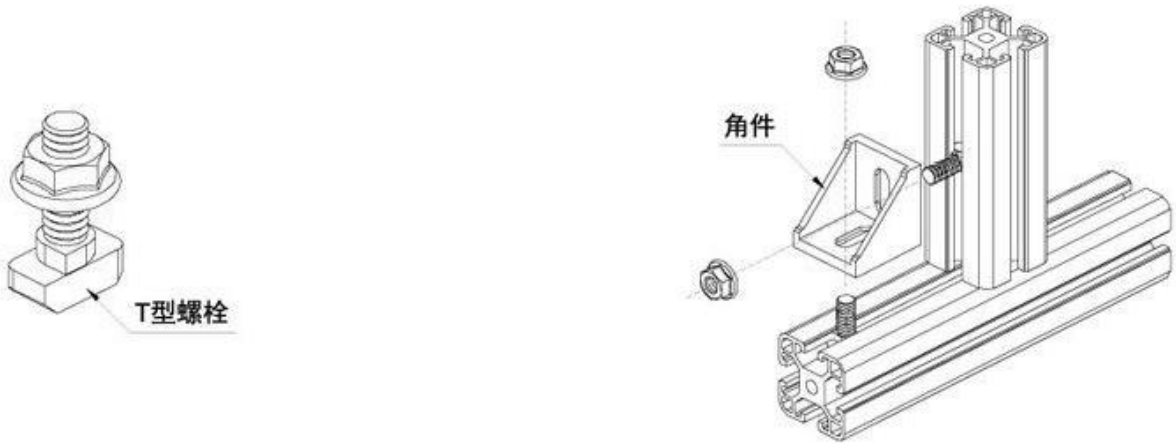

Application Examples: